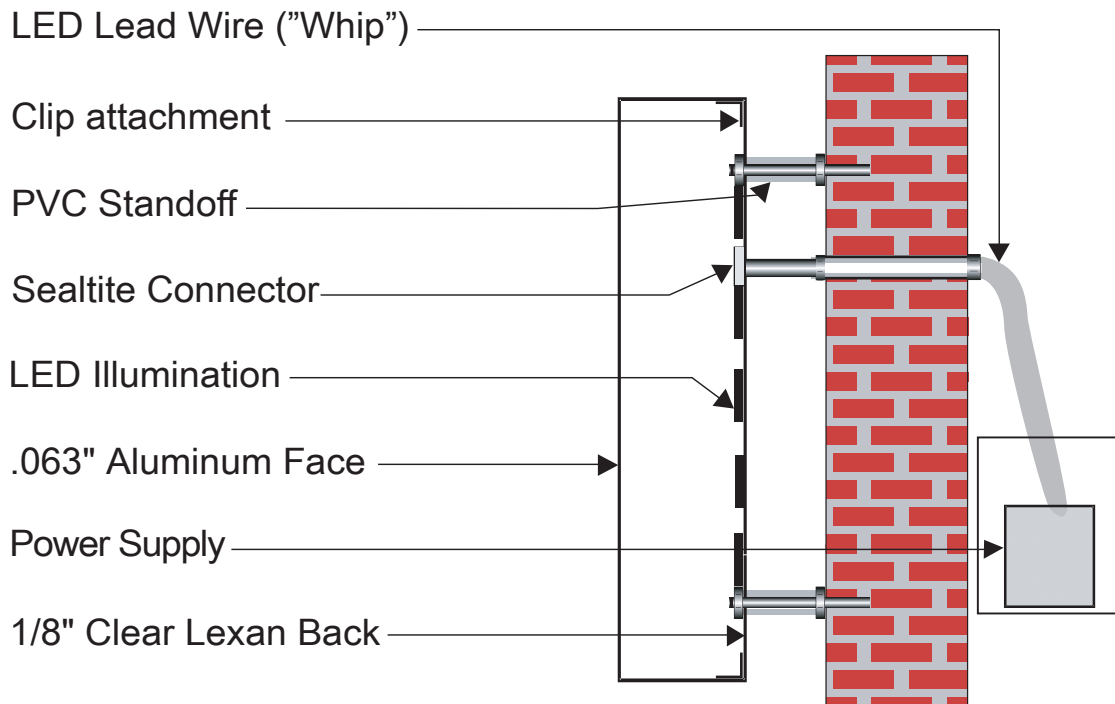

Reverse Lit Channel Letters

3" .040" Aluminum Return

1/8" Clear Lexan Back

.063" Aluminum Face

Sealtite Connector

Clip Attachment

LED Illumination

FRONT VIEW

LED Lead Wire ("Whip")

Clip attachment

PVC Standoff

Sealtite Connector

LED Illumination

.063" Aluminum Face

Power Supply

1/8" Clear Lexan Back

SIDE VIEW