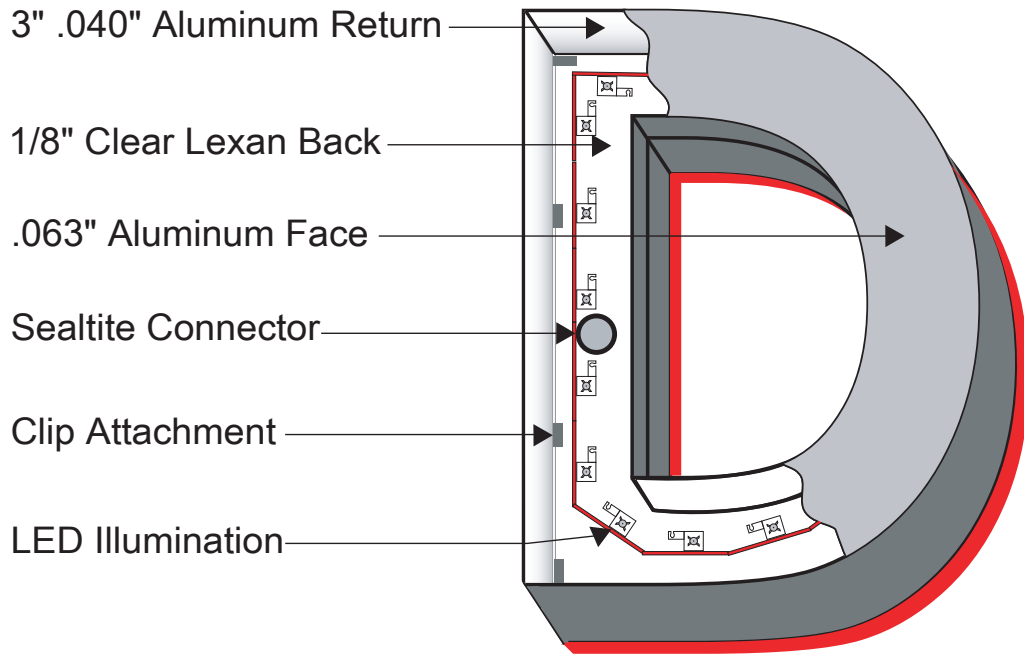

Reverse Lit Channel Letters

3" .040" Aluminum Return

1/8" Clear Lexan Back

.063" Aluminum Face

Sealtite Connector

Clip Attachment

LED Illumination

FRONT VIEW

LED Lead Wire ("Whip")

Clip attachment

PVC Standoff

Sealtite Connector

LED Illumination

.063" Aluminum Face

Power Supply

1/8" Clear Lexan Back

SIDE VIEW